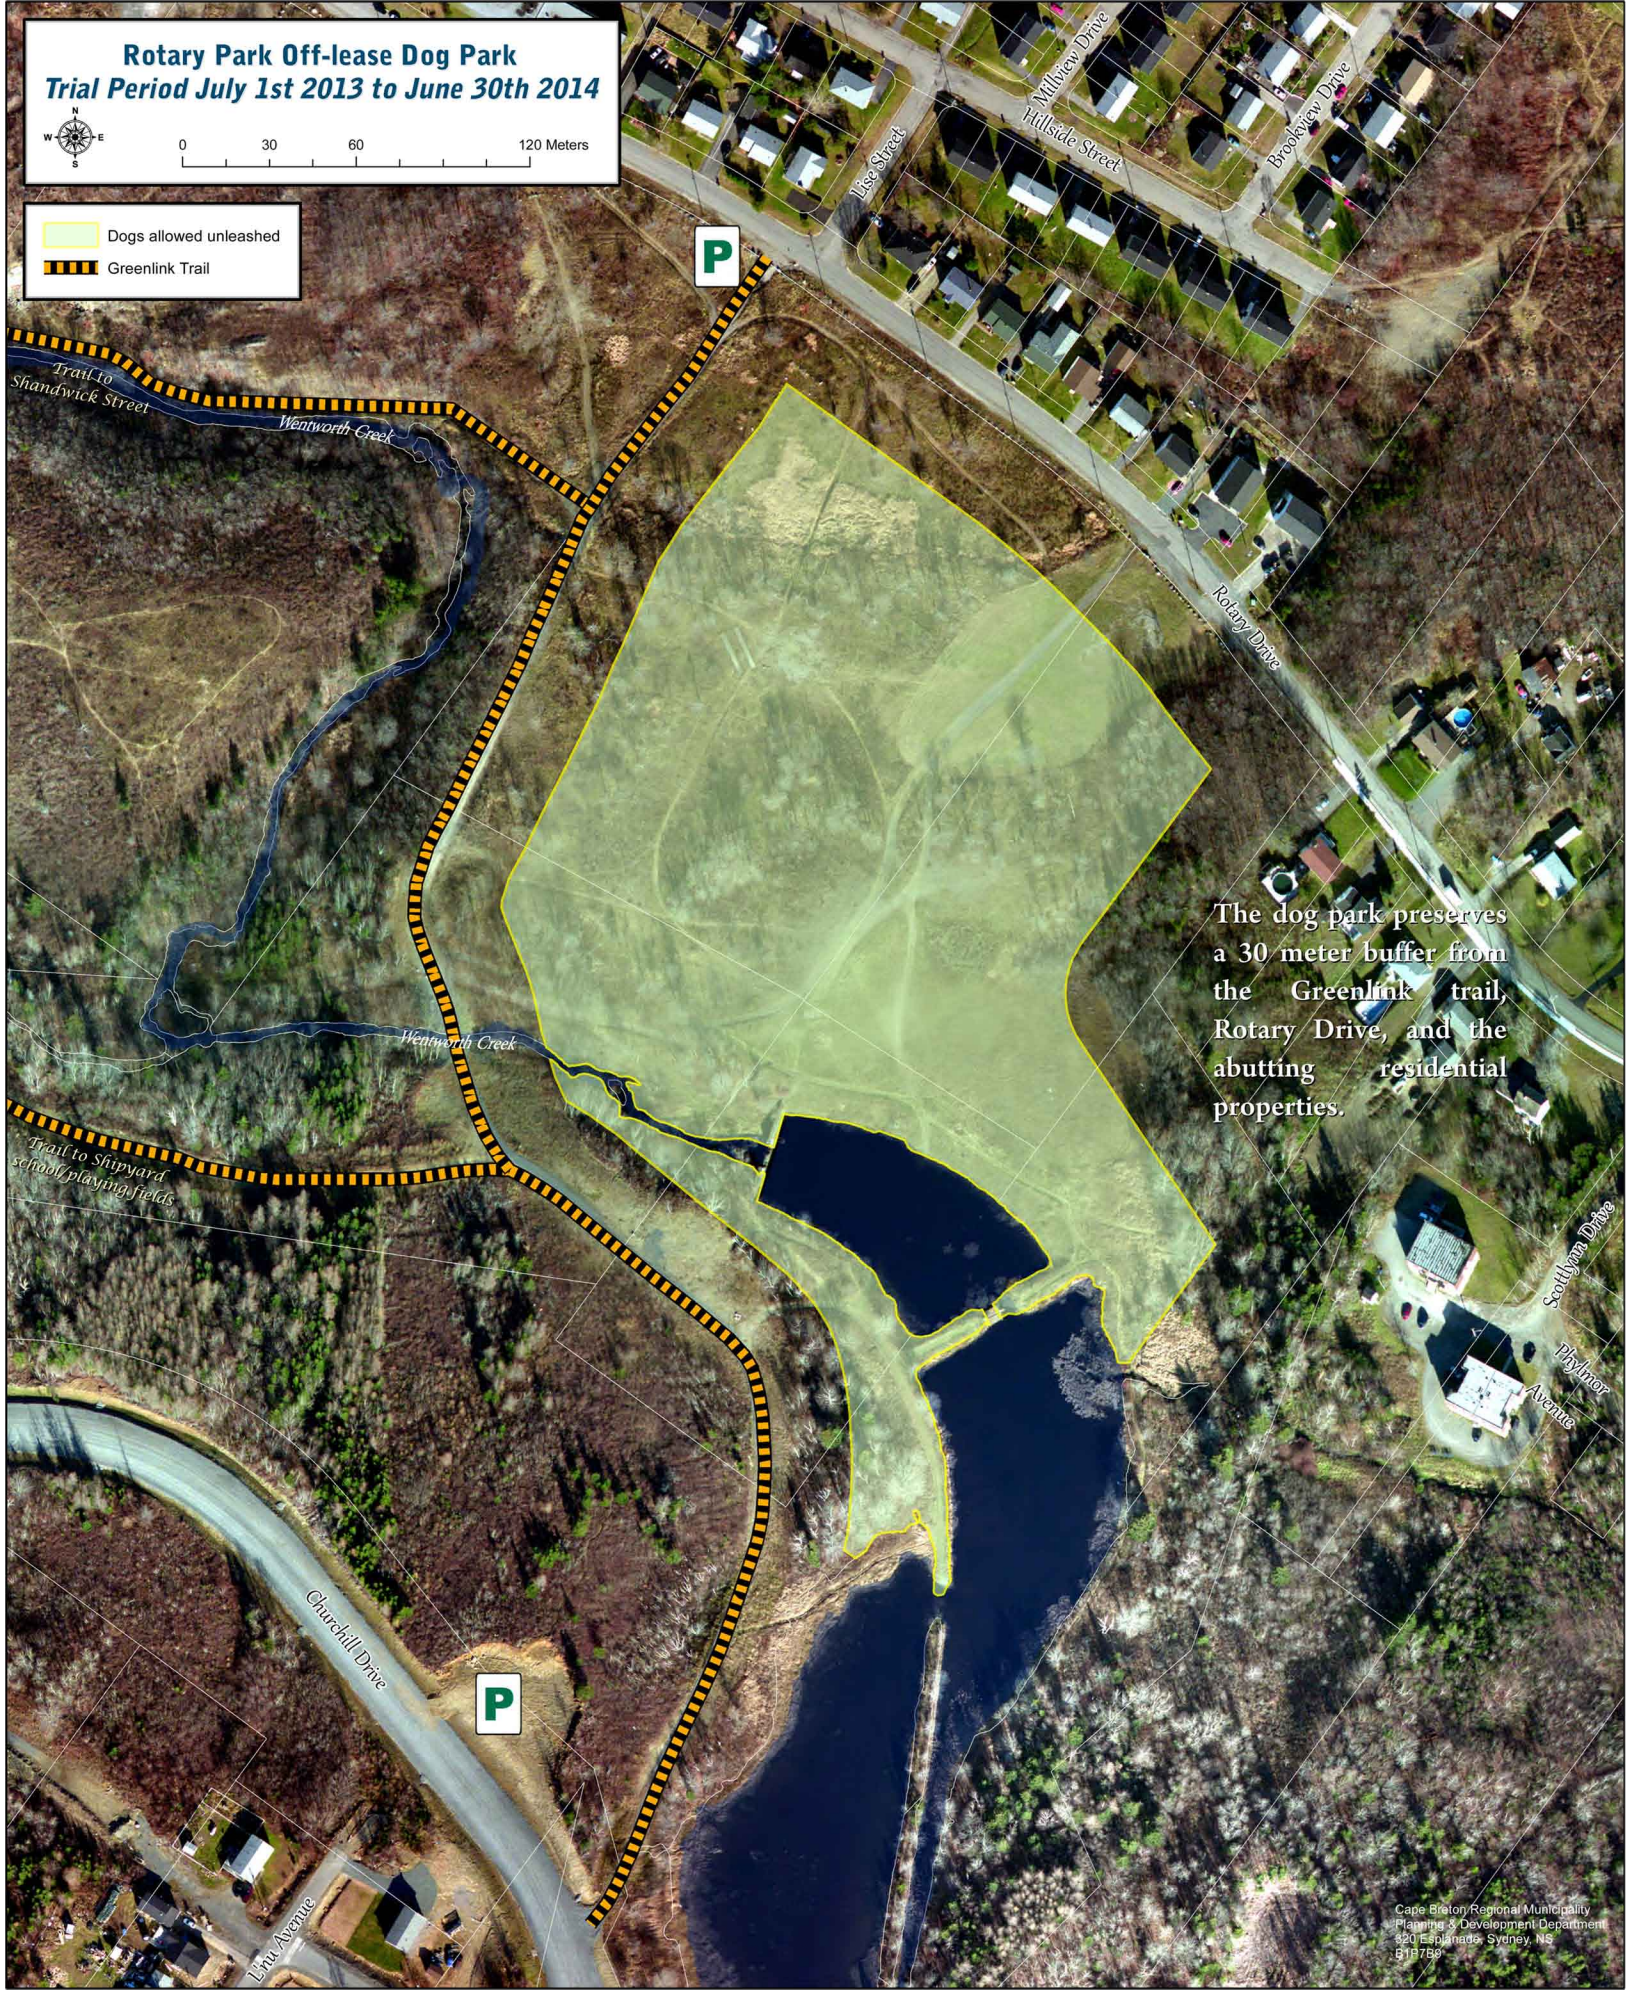

# Rotary Park Off-lease Dog Park Trial Period July 1st 2013 to June 30th 2014

- Dogs allowed unleashed
- Greenlink Trail

The dog park preserves a 30 meter buffer from the Greenlink trail, Rotary Drive, and the abutting residential properties.